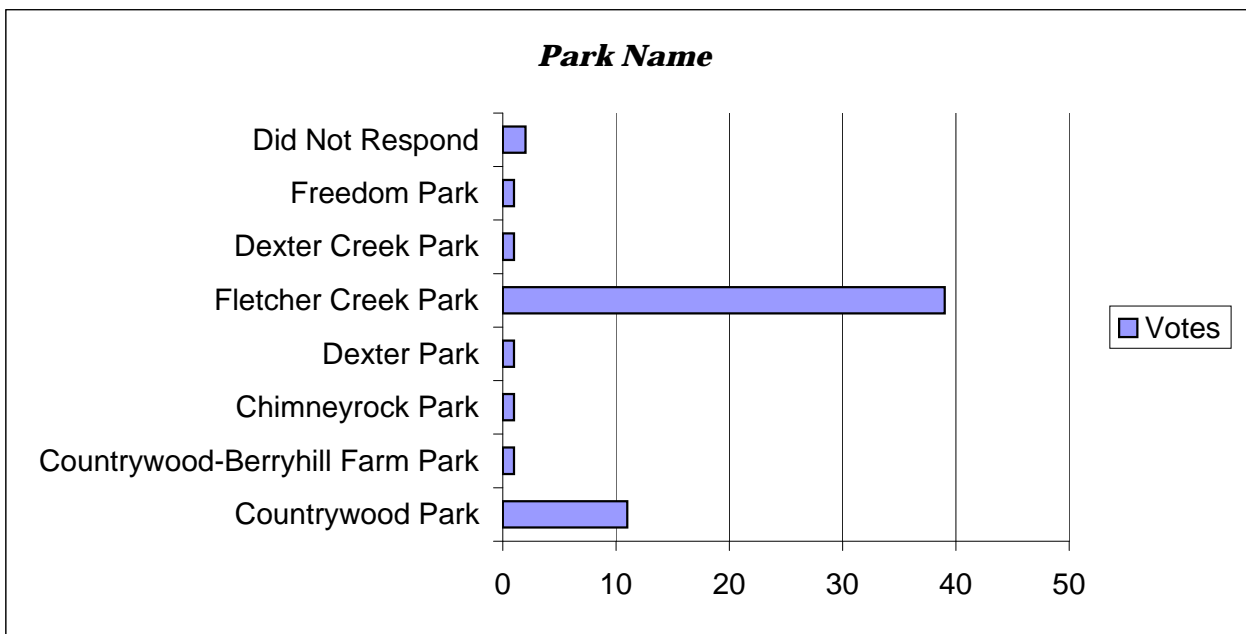

Countrywood Park Surveys

<u>Age Range</u>	<u>Respondents</u>
14 & Below	4
15 to 30	2
31 to 60	37
61 & Above	13

<u>Park Name</u>	<u>Votes</u>
Countrywood Park	11
Countrywood-Berryhill Farm Park	1
Chimneyrock Park	1
Dexter Park	1
Fletcher Creek Park	39
Dexter Creek Park	1
Freedom Park	1
Did Not Respond	2