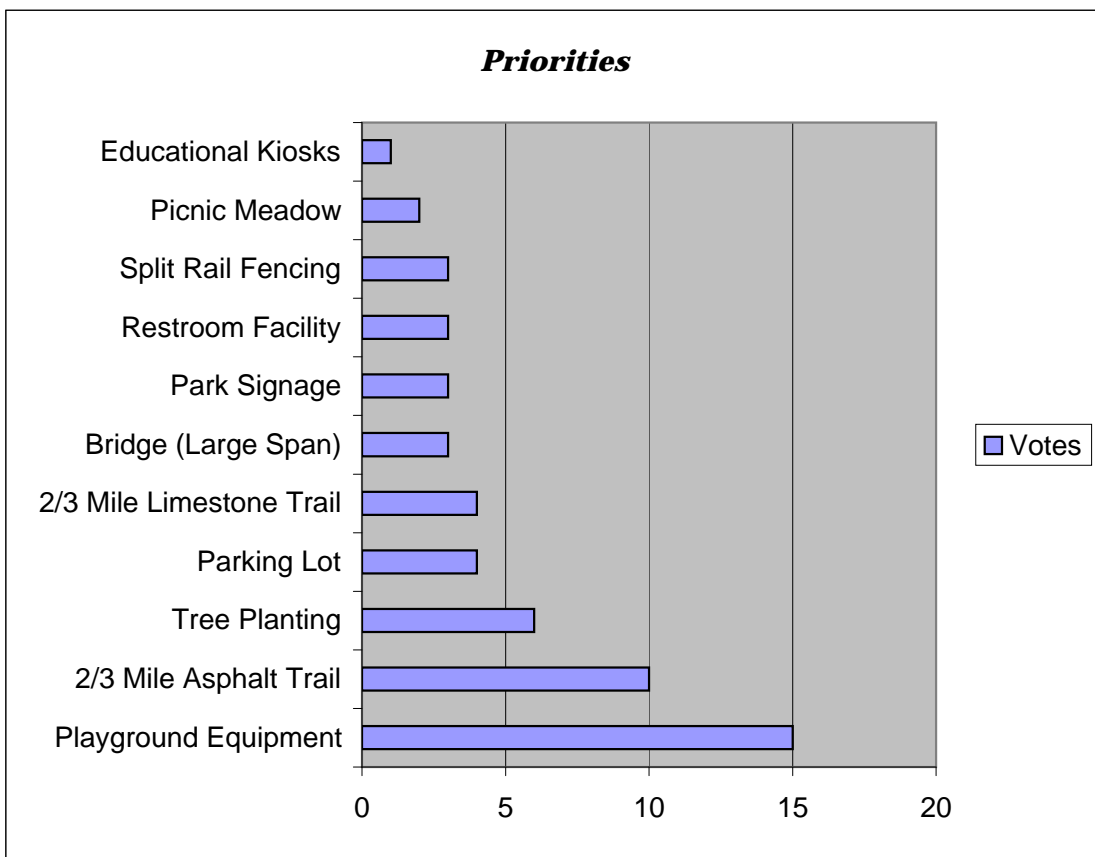

Countrywood Park Surveys

<u>Age Range</u>	<u>Respondents</u>
14 & Below	4
15 to 30	2
31 to 60	37
61 & Above	13

<u>Park Name</u>	<u>Votes</u>
Countrywood Park	11
Countrywood-Berryhill Farm Park	1
Chimneyrock Park	1
Dexter Park	1
Fletcher Creek Park	39
Dexter Creek Park	1
Freedom Park	1
Did Not Respond	2

Total Ranking for Improvements

* Priorities listed below indicate only No. 1 rankings for each item.

Priority	Votes
Playground Equipment	15
2/3 Mile Asphalt Trail	10
Tree Planting	6
Parking Lot	4
2/3 Mile Limestone Trail	4
Bridge (Large Span)	3
Park Signage	3
Restroom Facility	3
Split Rail Fencing	3
Picnic Meadow	2
Educational Kiosks	1

Total Ranking for Improvements

*Votes listed below indicate total numbers only.

<u>Write-in Votes</u>	<u>Votes</u>
Sprayground	24
Gates	18
Open Play Area	15
Clear Underbrush	14
Tennis Courts	12

<u>See Final Park Design</u>	<u>Votes</u>
Yes	47
No	3
No Response	6