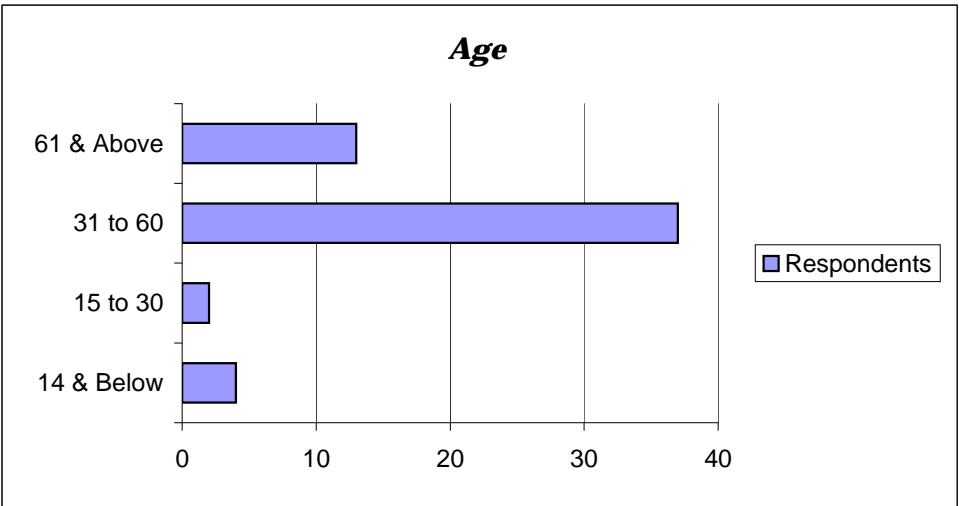

Countrywood Park Surveys

<u>Age Range</u>	<u>Respondents</u>
14 & Below	4
15 to 30	2
31 to 60	37
61 & Above	13

<u>Park Name</u>	<u>Votes</u>
Countrywood Park	11
Countrywood-Berryhill Farm Park	1
Chimneyrock Park	1
Dexter Park	1
Fletcher Creek Park	39
Dexter Creek Park	1
Freedom Park	1
Did Not Respond	2