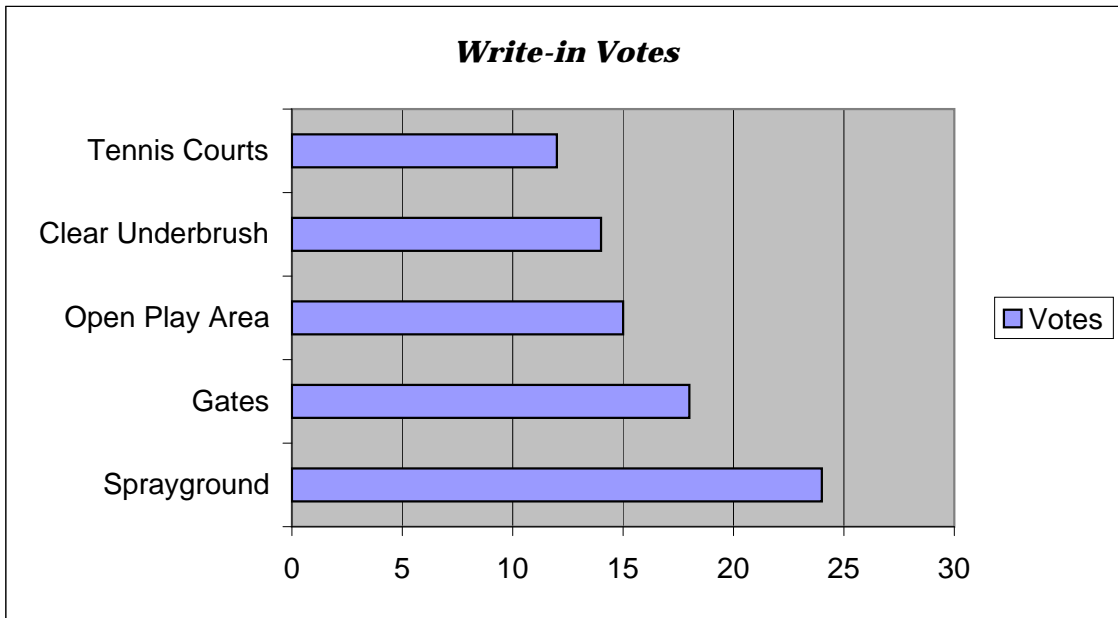

Total Ranking for Improvements

*Votes listed below indicate total numbers only.

<u>Write-in Votes</u>	<u>Votes</u>
Sprayground	24
Gates	18
Open Play Area	15
Clear Underbrush	14
Tennis Courts	12